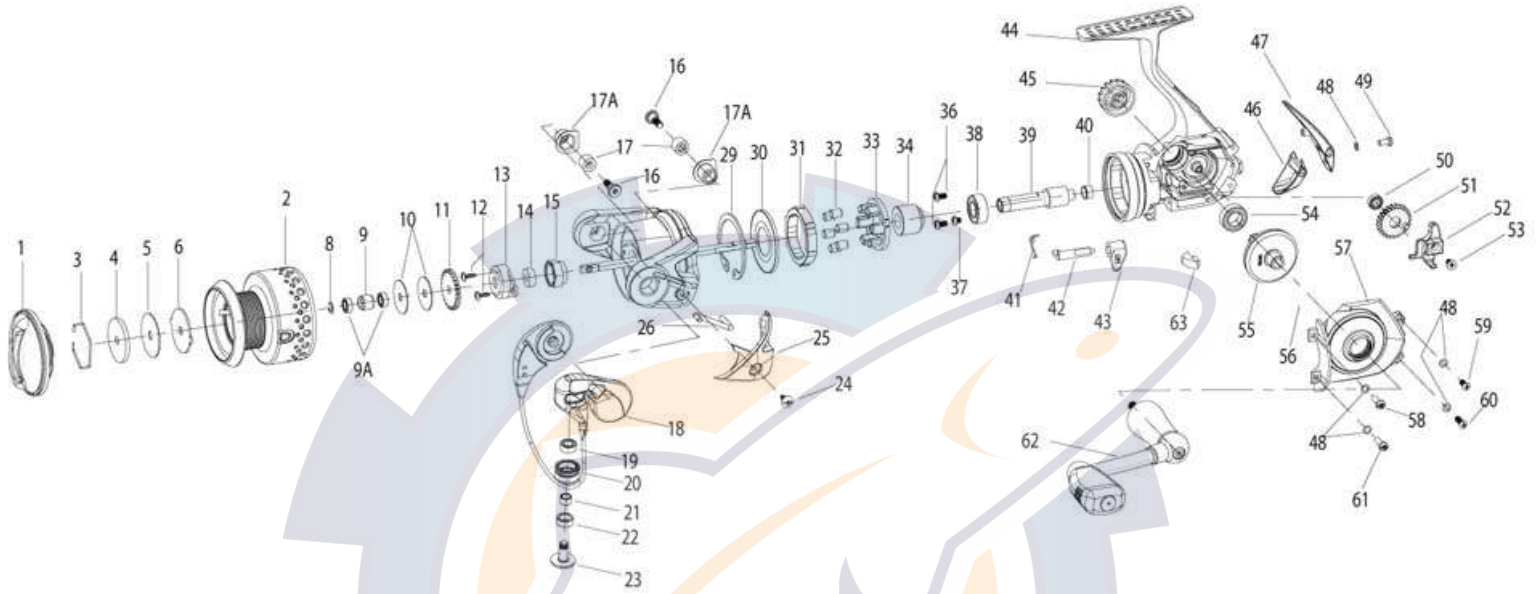

# Energy PTi-A Parts Diagram - E10PTi-A / E20PTi-A

## ORDERING PARTS

Refer to the parts list and diagram for your model. Locate the part you need and identify the key number for the part you wish to order for your model. Always state the model number, part number, part description and quantity on your orders. Parts may be ordered direct from the Factory Service Department (1-800-588-9030), Authorized Warranty / Service Centers, and online at [www.tackleservice.com](http://www.tackleservice.com).